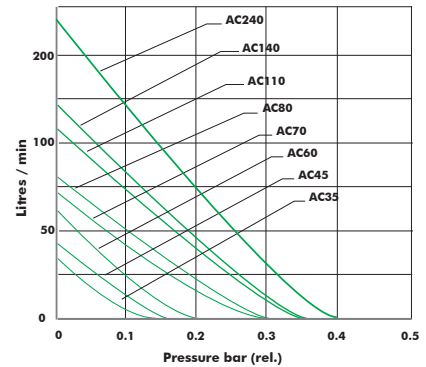

AC SERIES (PISTON PUMP)

- 35 to 275 litres per minute
- Exceptionally large airflow for the size of unit
- Low power consumption
- Oil free pumping
- Robust and virtually maintenance free
- High flow from compact unit
- All AC Series pumps come supplied complete with manifold and brass fitting

IDEAL FOR

HYDROPONICS

AQUATICS

MODEL	FLOW (Max)	PRESSURE (Max)	CONNECTOR	POWER	DIMENSIONS	MANIFOLD
AC35/ACO208	35 l/min	0.15 bar	8mm	18W	120 x 80 x 78mm	6 way
AC45/ACO308	45 l/min	0.18 bar	8mm	22W	159 x 90 x 95mm	6 way
AC60/ACO 318	60 l/min	0.2 bar	8mm	32W	182 x 95 x 116mm	6 way
AC70/ACO 328	70 l/min	0.3 bar	10mm	50W	199 x 108 x 133mm	6 way
AC80/ACO388D	80 l/min	0.3 bar	10mm	70W	232 x 120 x 148mm	6 way
AC110/ACO009	110 l/min	0.35 bar	12mm	102W	278 x 147 x 170mm	16 way
AC140/ACO009E	140 l/min	0.35 bar	12mm	112W	283 x 147 x 173mm	16 way
AC240/ACO300A	240 l/min	0.4 bar	12mm	160W	307 x 156 x 189mm	20 way
AC275/ ACO500	275 l/min	0.45 bar	14mm	175W	337 x 171 x 202mm	20 way