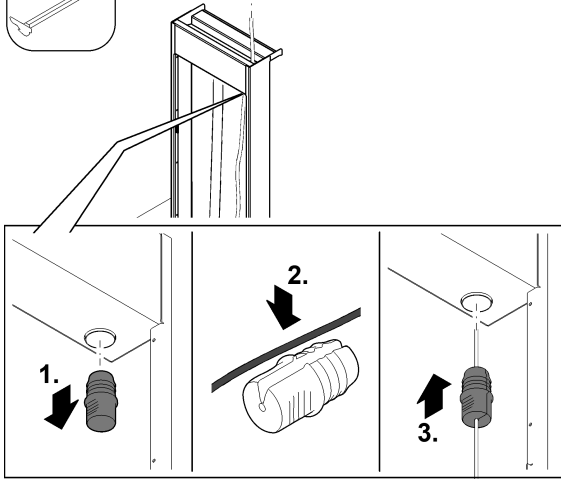

Waterfall Illumination 30