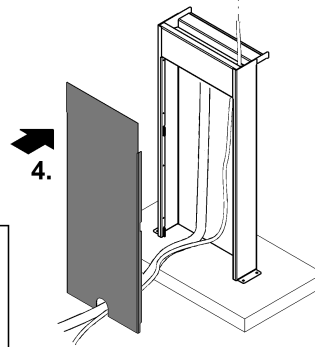

Waterfall Illumination 3